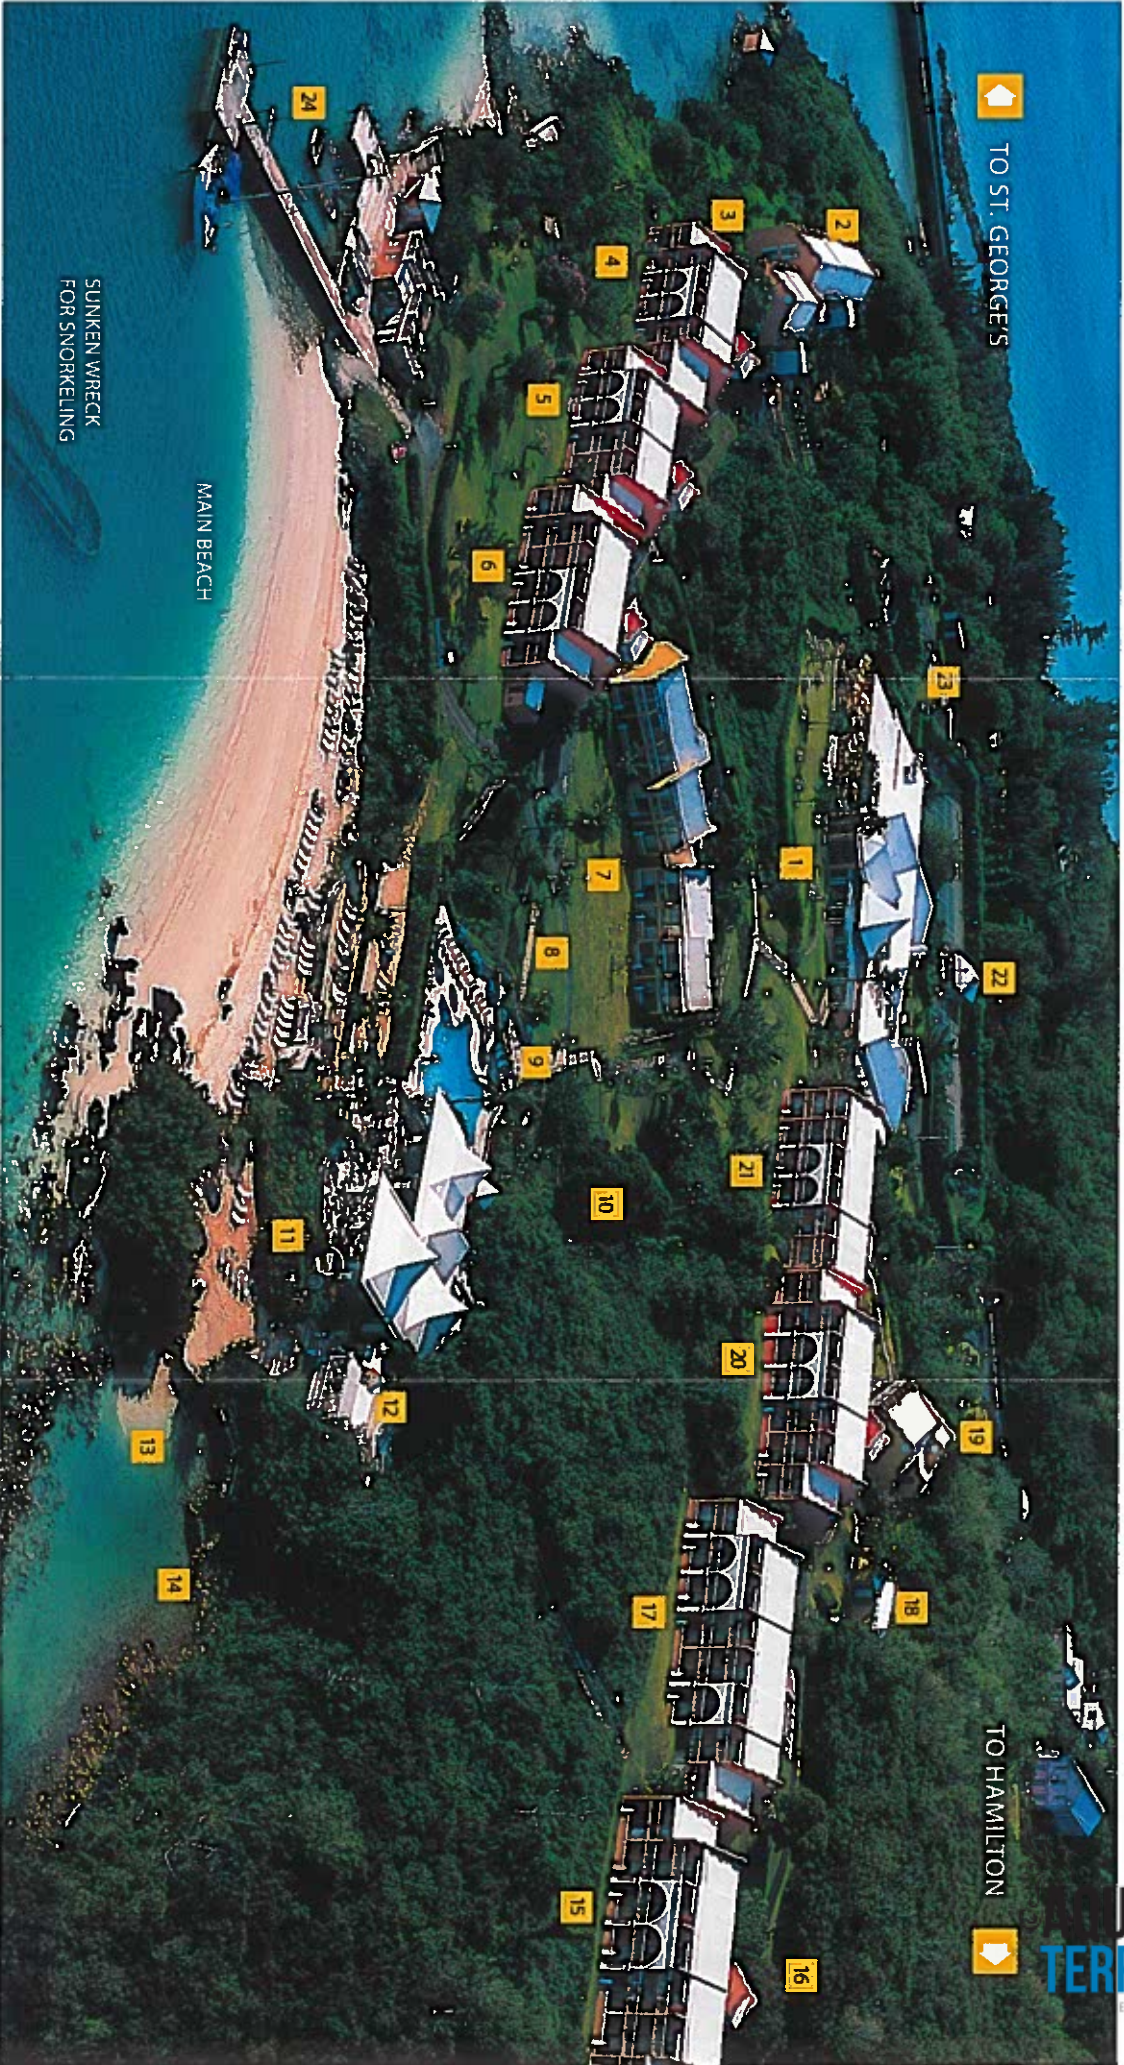

A ONE MINUTE TOUR OF THE GROTTO BAY BEACH RESORT

Bermuda's Best Beach Resort

1. MAIN BUILDING - Dining Room, Lounge, Gift Shop, Social Deck
2. ST. DAVIDS LODGE (Rooms 440 - 469)
3. SOUTHAMPTON LODGE (Rooms 410 - 433)
4. DEVONSHIRE LODGE (Rooms 310 - 333)
5. PEMBROKE LODGE (Rooms 210 - 233)
6. HAMILTON LODGE (Rooms 110 - 133)
7. SMITHS LODGE (Rooms 140 - 158)
8. SHUFFLEBOARD
9. POOL
10. CAVES
11. JACUZZI
12. FITNESS CENTRE
13. HONEYMOON BEACH
14. GAZEBO
15. PAGET LODGE (Rooms 810 - 834)
16. CHILDREN'S PLAYGROUND
17. SOMERSET LODGE (Rooms 710 - 735)
18. CHANGING ROOMS
19. ST. GEORGE'S LODGE (Rooms 540 - 555)
20. SANDY'S LODGE (Rooms 610 - 634)
21. WARWICK LODGE (Rooms 510 - 535)
22. TENNIS CENTRE
23. MOPEDS
24. WATER SPORTS - Scuba, Snorkeling, Sailing, Windsurfing, Pedal Boating

11 Blue Hole Hill, Hamilton Parish, Bermuda t: 441.293.8333 f: 441.293.2306 or call toll free 1.800.582.3190 or 1.800.463.0851 (IN CANADA) or call your travel agent.

www.grottobay.com