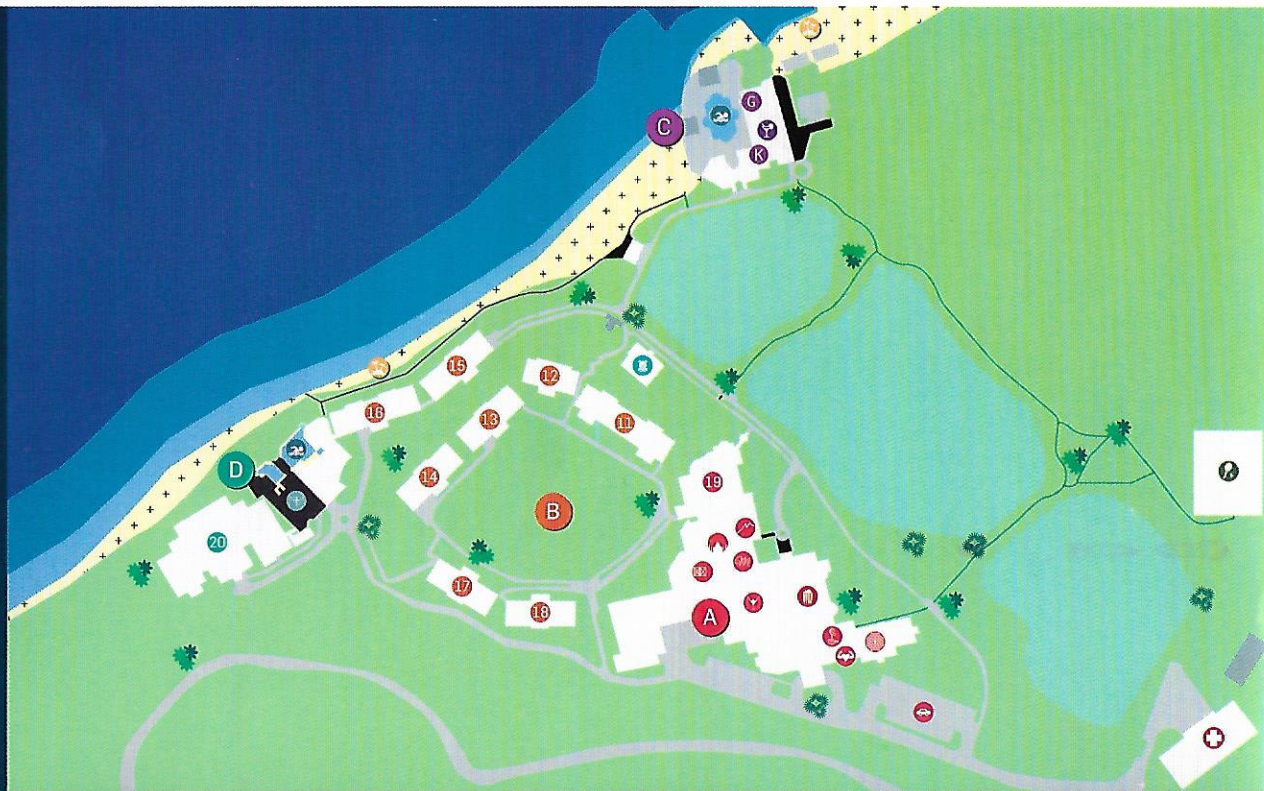

Royalton

Grenada
Resort & Spa

19

Building 19
Level 3
19-301 / 19-311
Level 4
19-401 / 19-411

Restaurants

Caffe Lounge

Martini Mix

Ma Maison

Royalton Fit

Taj Indian Cuisine

Gourmet Marche

Theater

B

11

Building 11
Level 1
11-101 / 11-112
Level 2
11-201 / 11-212
Level 3
11-301 / 11-312

12

G

Grazie Trattoria

20

Building 20

Level 1
20-101 / 20-113
Level 2
20-201 / 20-207
Level 3
20-301 / 20-311
Level 4
20-401 / 20-413
Level 5
20-501 / 20-513

Diamond Club
Pool Bar

Beach

Chill Pool Bar

Club House Kids Club

Convention Center

Medic Center

Parking

Tennis Court

The Royal Spa

AQUA
TERRA