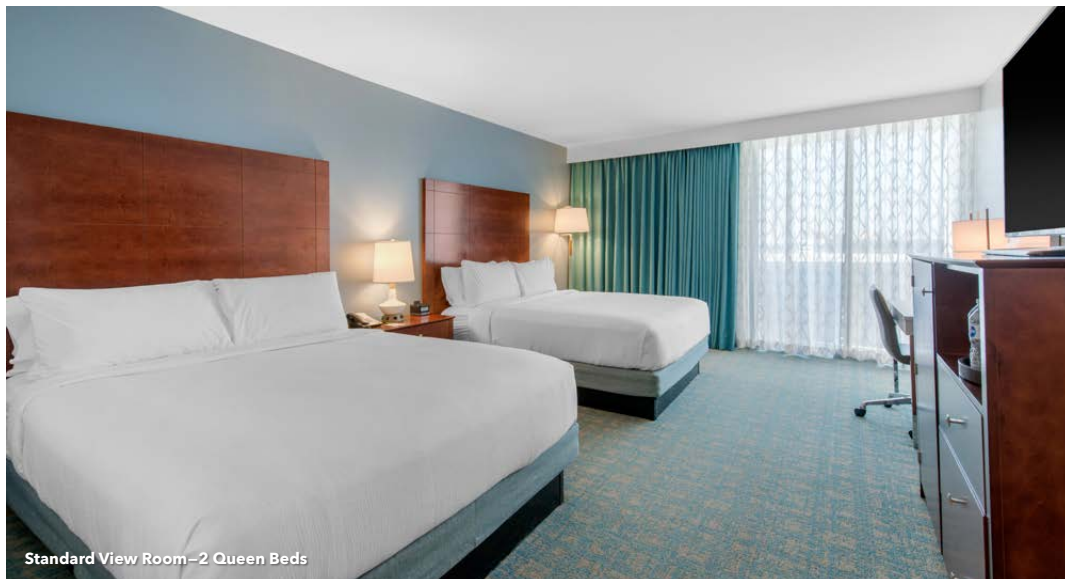

ROOMS AT A GLANCE

300+ Guest Rooms

4 sleeps up to 4 Guests

Standard View Room
2 Queen beds

4 sleeps up to 4 Guests

Pool View Room
2 Queen beds

TRANSPORTATION

Scheduled Bus Service

to all four *Walt Disney World*® Resort Theme Parks is included in the resort fee. Reservations are required and can be made up to 48 hours in advance.

Short walk to *Disney Springs*®.

Standard View Room—2 Queen Beds