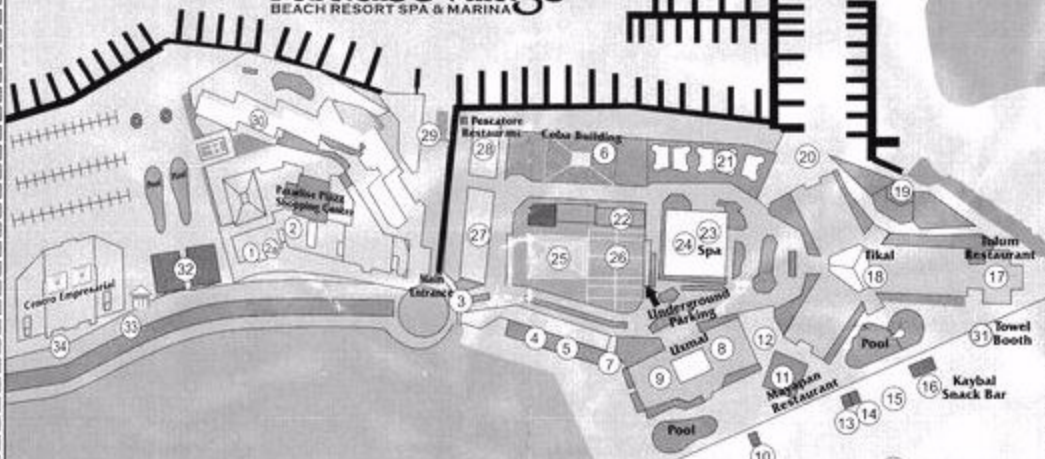

# Paradise Village

BEACH RESORT SPA & MARINA

- |                                  |                          |                          |                             |  |   |
|----------------------------------|--------------------------|--------------------------|-----------------------------|--|---|
| 1 Banamex ATM Machine            | 6 Coba Building          | 12 Shuffle Boards Courts | 17 Tulum Restaurant         | 22 Lap Pool                            | 28 Il Pescatore Restaurant                                    |
| 2 Paradise Plaza Shopping Center | 7 B.B.Q.                 | 13 Water Sport Center    | 18 Tikal Building           | 23 Spa Lower Level                     | 29 Public Boat Ramp   |
| 2a Doctors Office                | 8 Uxmal Building         | 14 Mayel Massage Center  | 19 Outdoor Amphitheater     | 24 Conference Center Hospitality Suite | 30 Marina Residences  |
| 3 Hotel Main Entrance            | 9 Members Service Office | 15 Scolia Center         | 20 Marina Offices           | 25 Convention Center                   | 31 Towel Booth  |
| 4 Kid's Club & Activities Center | 10 Kikil Snack Bar       | 16 Kaybal Snack Bar      | 21 Marina Estate Residences | 26 Tennis Courts                       | 32 Grand Marina Villas  |
| 5 Administration                 | 11 Mayapom Restaurant    |                          |                             | 27 Tonina Building                     | 33 House of Worship   |
|                                  |                          |                          |                             |  | 34 San Javier Hospital / Casino / Immigration / Banorte / ATM |