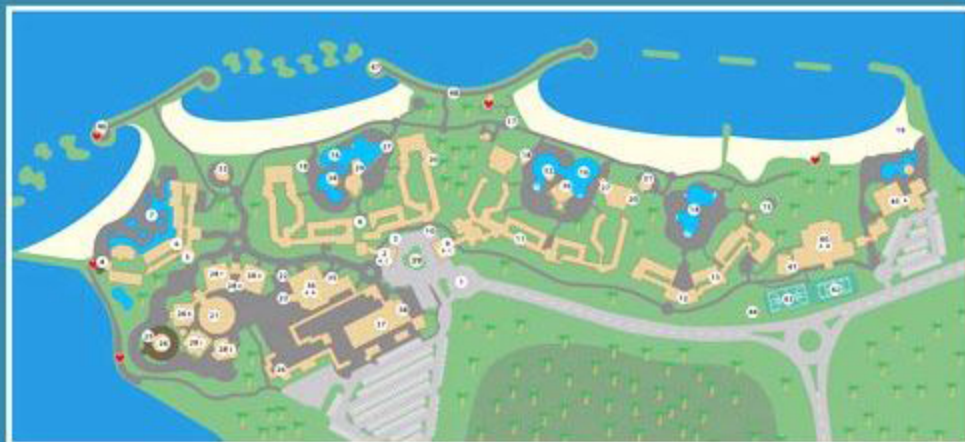

## RESORT MAP

- |  |   |                                |
|--|---|--------------------------------|
| 1. Main Entrance                             | 19. Beach Water Sports                        | B. Tour Operators              |
| 2. Wild Orchid Main Lobby                    | 20. Entertainment Center                      | C. Gift Shop                   |
| A. Reception                                 | 21. Showtime Theater                          | D. Signature Shop              |
| B. Concierge                                 | 22. Gaming Palapa                             | E. Jewelry Shop                |
| C. Tour Desk                                 | 23. Gaming Room                               | F. Photo Shop                  |
| 3. Wild Orchid Rendezvous Bar                | 24. Piano Bar                                 | G. Medical Center              |
| 4. Wild Orchid Suites (2101-2552)            | 25. The Lounge                                | H. Wedding Showroom            |
| 5. Wild Orchid Preferred Club                | 26. Desires Music Lounge                      | I. Car Rental                  |
| 6. Wild Orchid Preferred Suites (1101-1422)  | 27. Restrooms                                 | J. Currency Exchange           |
| 7. Wild Orchid Preferred Club Pool           | 28. Restaurants                               | K. ATM                         |
| 8. Wild Orchid Preferred Club Sunset Jacuzzi | A. World Café                                 | 37. Convention Center          |
| 9. St. James Main Lobby                      | B. Bordeaux                                   | 38. Meeting Rooms              |
| A. Reception                                 | C. Portofino                                  | 39. The Promenade              |
| B. Concierge                                 | D. El Patio                                   | 40. Secrets Spa by Pevonia     |
| C. Tour Desk                                 | E. Himitsu                                    | A. Beauty Salon                |
| 10. St. James Rendezvous Bar                 | F. Blue Mountain                              | B. Revive Bar                  |
| 11. St. James Suites (3101-3552)             | 29. Oceana Restaurant                         | 41. Gym/Fitness Center         |
| 12. St. James Preferred Club                 | 30. Seaside Grill Restaurant                  | 42. Tennis Court               |
| 13. St. James Preferred Suites (4101-4422)   | 31. Marlin Bar                                | 43. Multi-purpose Court        |
| 14. St. James Preferred Club Pool            | 32. Manatees Swim-up Bar                      | 44. Bicycle Center             |
| 15. St. James Preferred Club Sunset Jacuzzi  | 33. Barracuda Bar                             | 45. Seawind Beach Club         |
| 16. Main pool                                | 34. Sugar Reef Swim-up Bar                    | A. Restaurant & Swim-up Bar    |
| 17. Main Sunset Jacuzzi                      | 35. CoCo Café                                 | 46. Wild Orchid Wedding Gazebo |
| 18. Towel Center/Watersports                 | 36. Shopping/Business Entertainment Promenade | 47. St. James Wedding Gazebo   |
|  | A. Business Center                            | 48. Wedding Plaza              |
|  |   | ♥ Romantic Spots               |