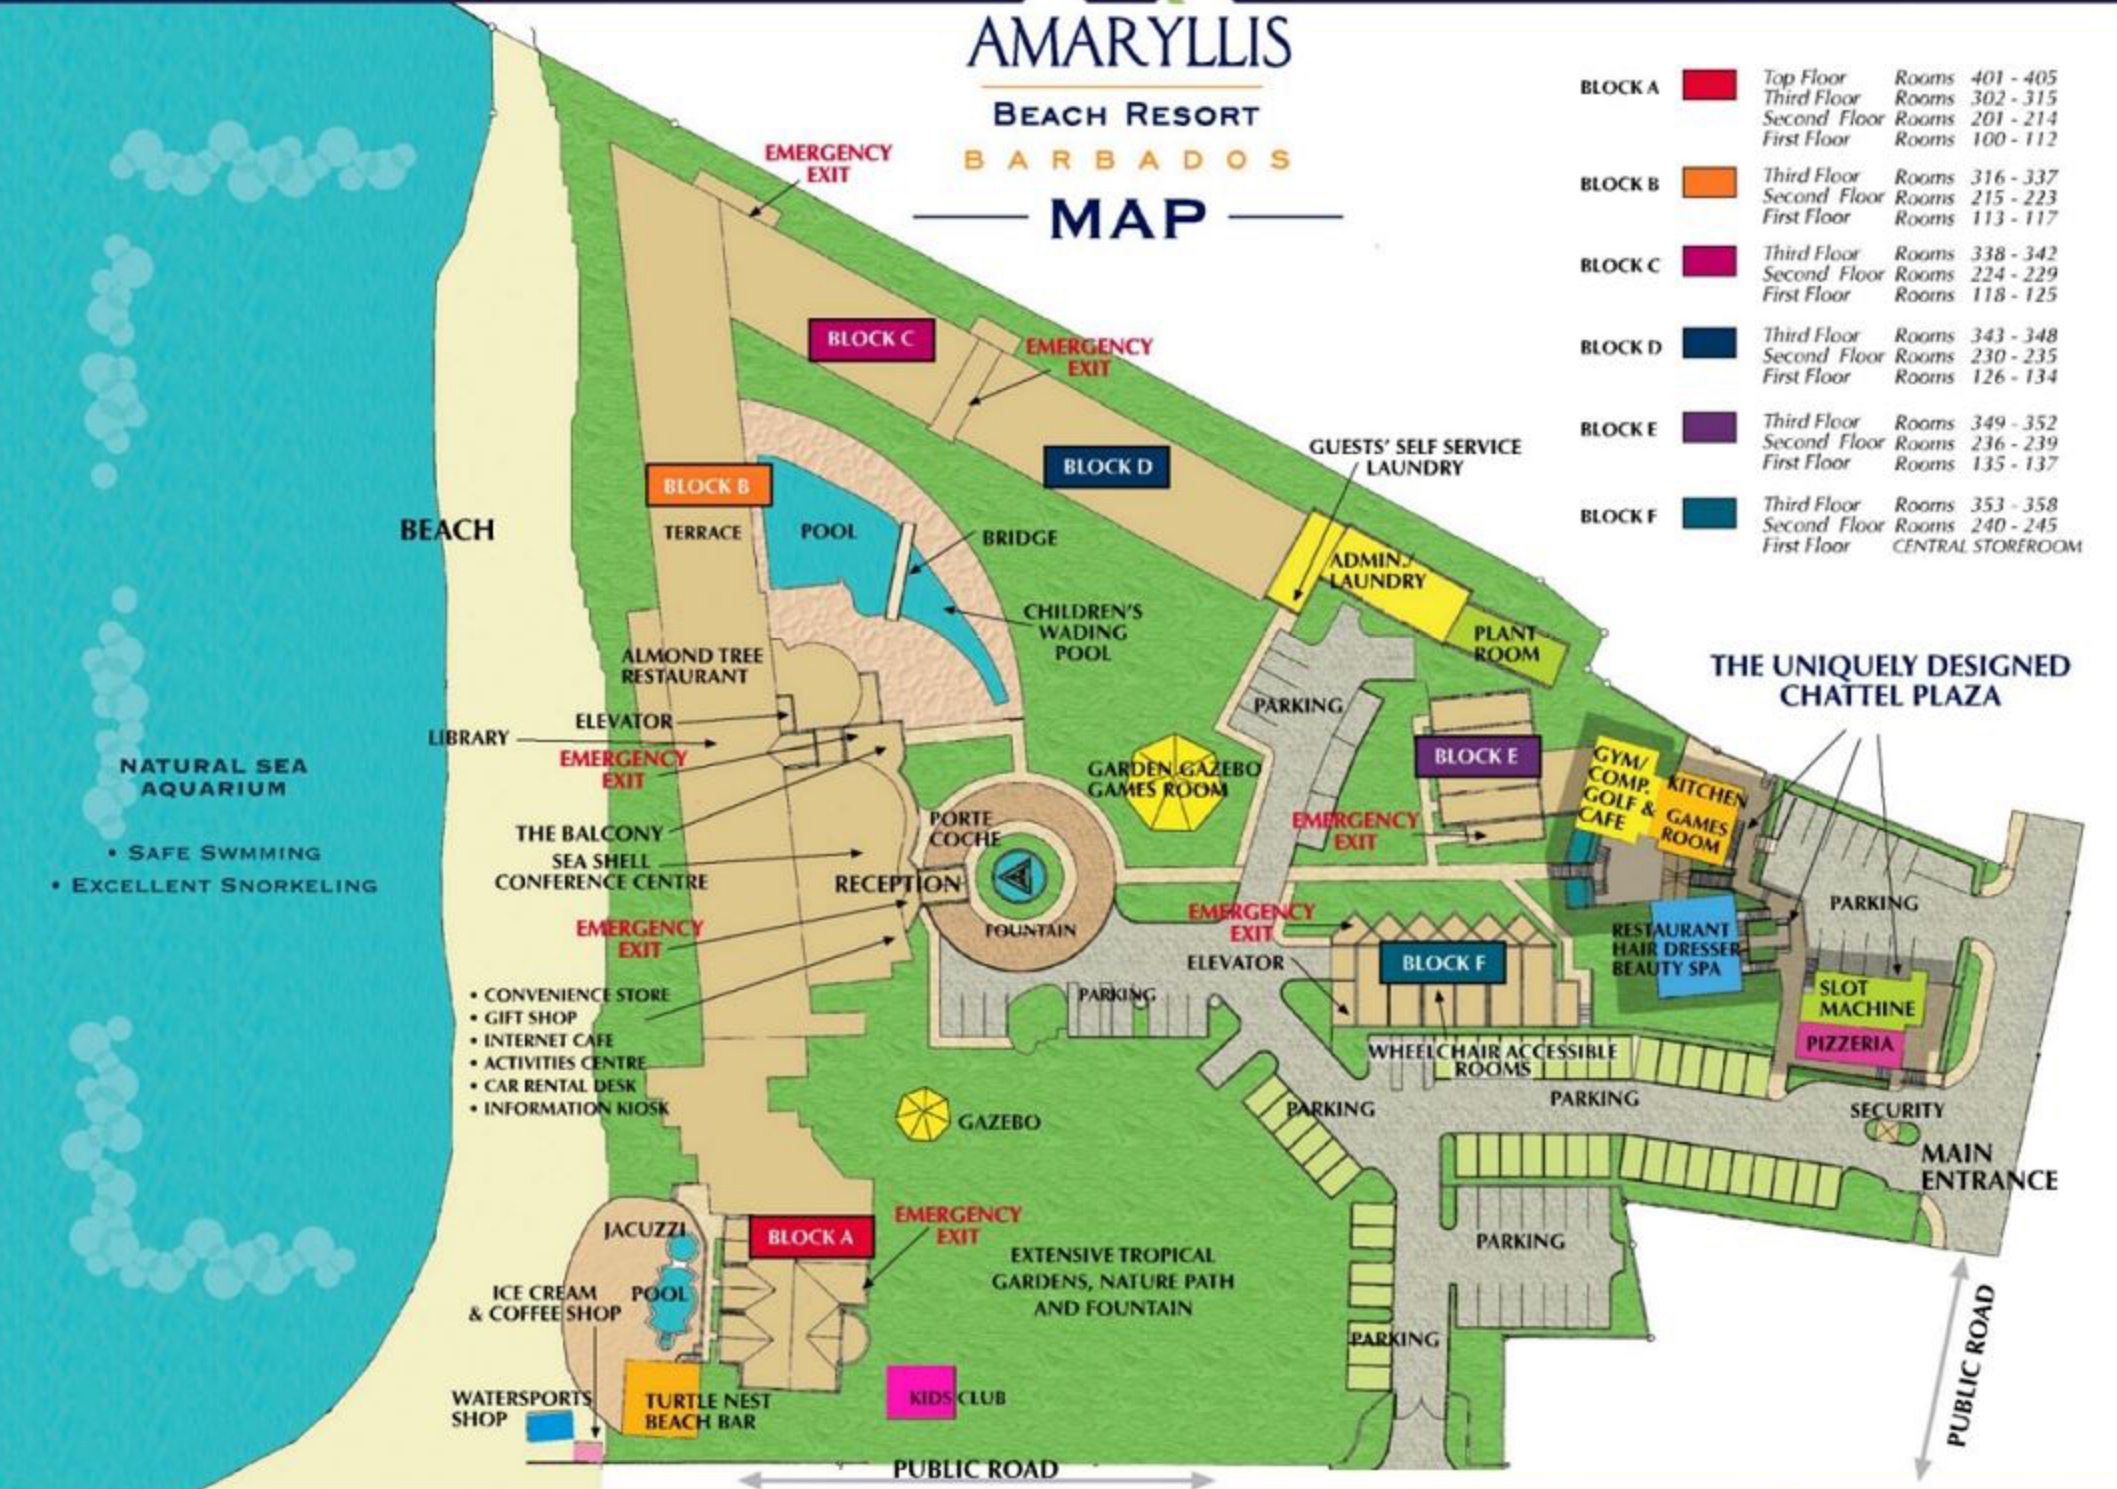

AMARYLLIS

BEACH RESORT

BARBADOS

MAP

BLOCK A	Top Floor Rooms 401 - 405 Third Floor Rooms 302 - 315 Second Floor Rooms 201 - 214 First Floor Rooms 100 - 112
BLOCK B	Third Floor Rooms 316 - 337 Second Floor Rooms 215 - 223 First Floor Rooms 113 - 117
BLOCK C	Third Floor Rooms 338 - 342 Second Floor Rooms 224 - 229 First Floor Rooms 118 - 125
BLOCK D	Third Floor Rooms 343 - 348 Second Floor Rooms 230 - 235 First Floor Rooms 126 - 134
BLOCK E	Third Floor Rooms 349 - 352 Second Floor Rooms 236 - 239 First Floor Rooms 135 - 137
BLOCK F	Third Floor Rooms 353 - 358 Second Floor Rooms 240 - 245 First Floor CENTRAL STOREROOM

THE UNIQUELY DESIGNED CHATEL PLAZA

- CONVENIENCE STORE
- GIFT SHOP
- INTERNET CAFE
- ACTIVITIES CENTRE
- CAR RENTAL DESK
- INFORMATION KIOSK

- SAFE SWIMMING
- EXCELLENT SNORKELING

PUBLIC ROAD

PUBLIC ROAD