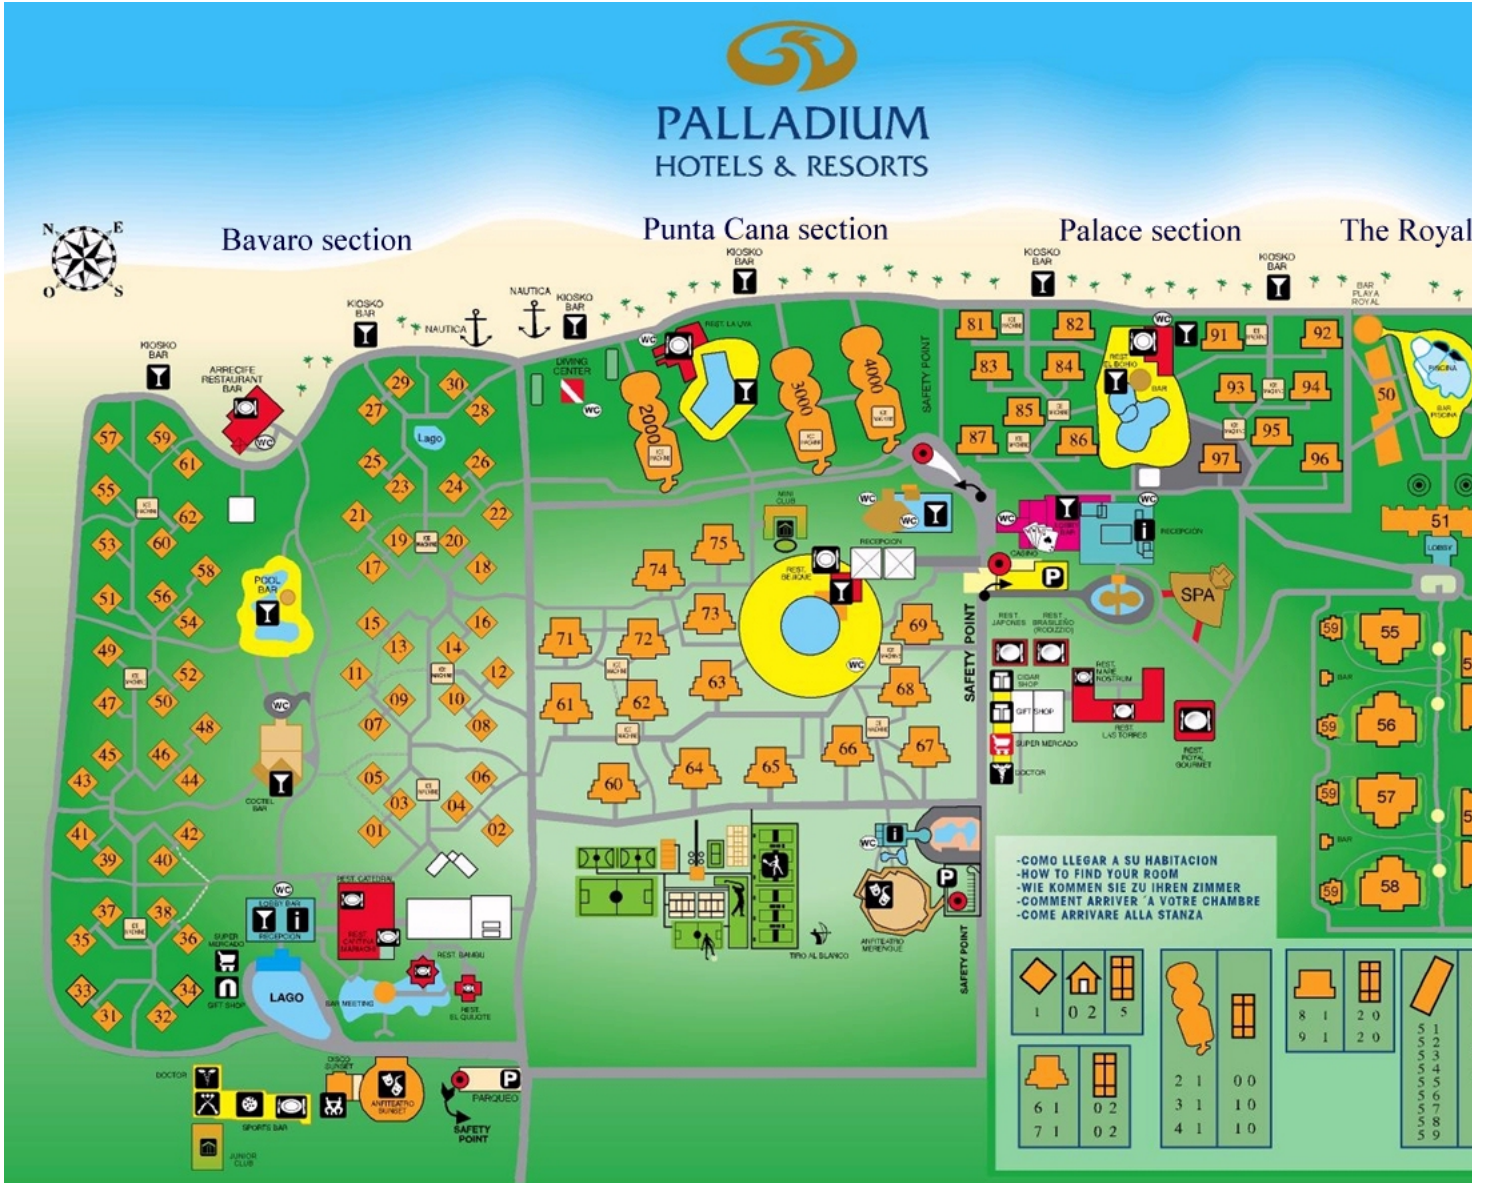

BEST BUY  **Expédition rapide et gratuite et livraison au pas de la poste**
*sur la plupart des commandes

TRS Turquesa Hotel (formerly The Royal Suite Turquesa by Palladium)
 Punta Cana, Dominican Republic

layout of a resort looks like
Property Map for The Royal Suite Turquesa by Palladium
 This site is hosted by [Click logo for info and pricing](#)

© resortsmaps.com 2010-2020 All rights reserved Contact Lily & Normand | Disclaimer | Bookmark | Sitemap