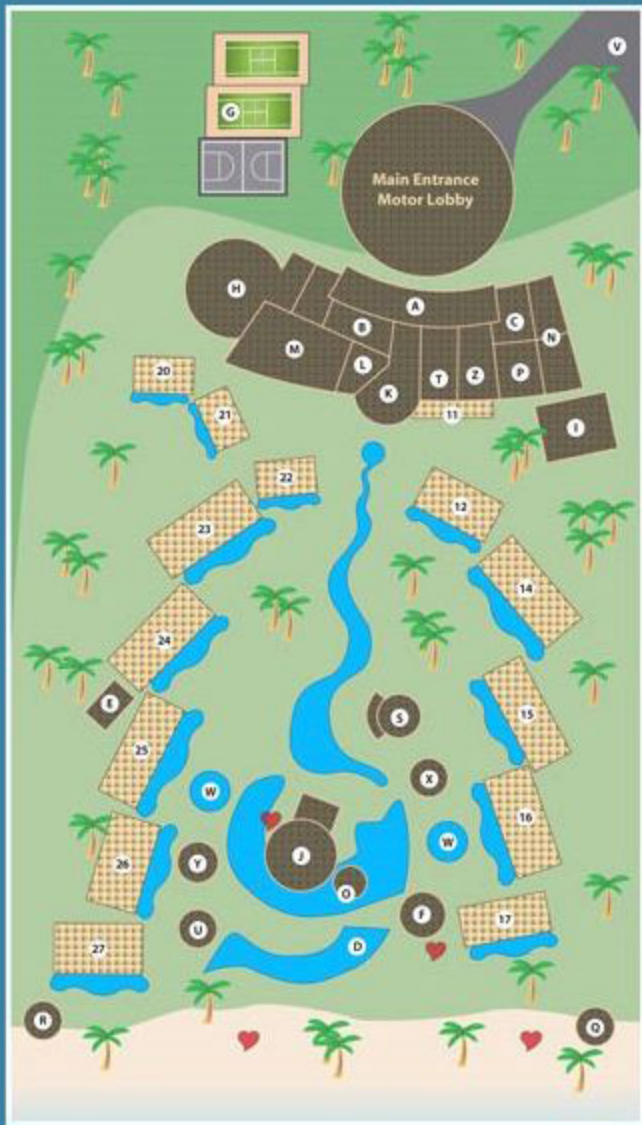

RESORT MAP

JUNIOR SUITE BUILDINGS (11, 12, 14, 15, 20, 21, 22, 23, 24)

- A. Lobby/Front Desk/Concierge
- B. Boutiques/Tobacco Shop
- C. Business Center/Car Rentals/
Tour Desk
- D. Main Pool
- E. Preferred Club Lounge
- F. Wedding Gazebo
- G. Tennis Volleyball & Basketball Courts
- H. Spa/Beauty Salon/Revive Bar
(1st Floor)
- I. Theatre/Game Lounge/Showtime Bar
- J. Seaside Grill/Oceana Restaurant
- K. World Café Restaurant (1st Floor)
- L. Himmis Restaurant
- M. El Patio/Bordeaux/Portfino Restaurants

JUNIOR SUITE PREFERRED CLUB BUILDINGS (16, 17, 25, 26, 27)

- N. Meeting Rooms
- O. Matress Swim Up Bar
- P. Desires Lounge
- Q. Water Sports Center
- R. Massage Palapa
- S. Entertainment Center/Sugar Reef Bar
- T. Rendezvous Lobby Bar/CoCo Café
- U. Barracuda Bar
- V. Parking Lot
- W. Outdoor Jacuzzis
- X. Towels
- Y. Barefoot Grill
- Z. Fitness Center (1st Floor)
- ♥ Romantic Dinner Spot

Average Taxi Costs

Destination	Taxi Cost (US\$)*
Airport to Hotel	50
Hotel to Airport	40
Playa del Carmen	20