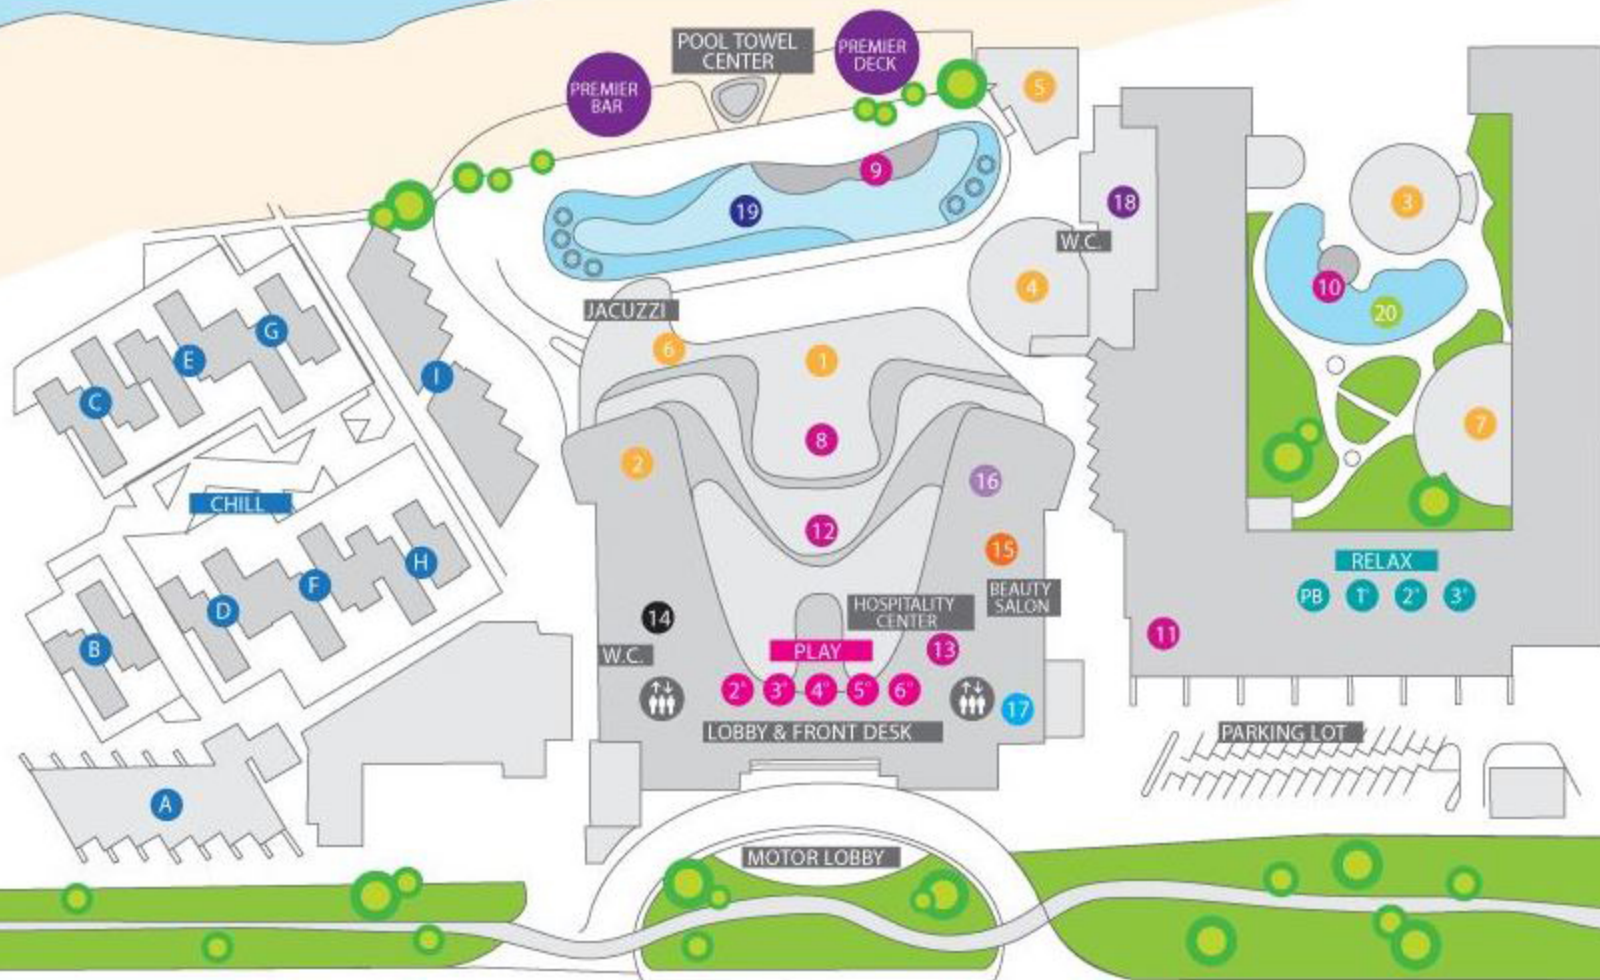

## PLAY

## RESTAURANTS

1	<b>RAIN</b>	International Buffet	PB
2	<b>SUTRA</b>	Asiatic Specialties	1st
3	<b>SHE</b>	Aphrodisiac Experience	PB
4	<b>AMORES</b>	Mexican Buffet	PB
5	<b>SEA FLIRT</b>	Sea Food	PB
6	<b>FLAME</b>	Grill	PB
7	<b>ROMANZA</b>	Italian Dinner	PB

## BARS

8	<b>BASH</b>	Main Bar & Snacks	PB
9	<b>BOOST</b>	Sexy Pool Bar	PB
10	<b>ZILANZIO</b>	Quiet Pool Bar	PB
11	<b>SCORE</b>	Sports Bar	PB
12	<b>LEVEL 3.5</b>	Lobby Bar	PB
13	<b>SKY 3.5</b>	Roof Top Bar	7th
14	<b>CAFFEINE</b>	Gourmet Cafe	1st

15	<b>PUMP</b>	Gym	PB
16	<b>ROSE</b>	Spa	1st
17	<b>LOGOSHOP</b>		1st
18	<b>PREMIER</b>		1st
19	<b>SEXY POOL</b>		PB
20	<b>QUIET POOL</b>		PB